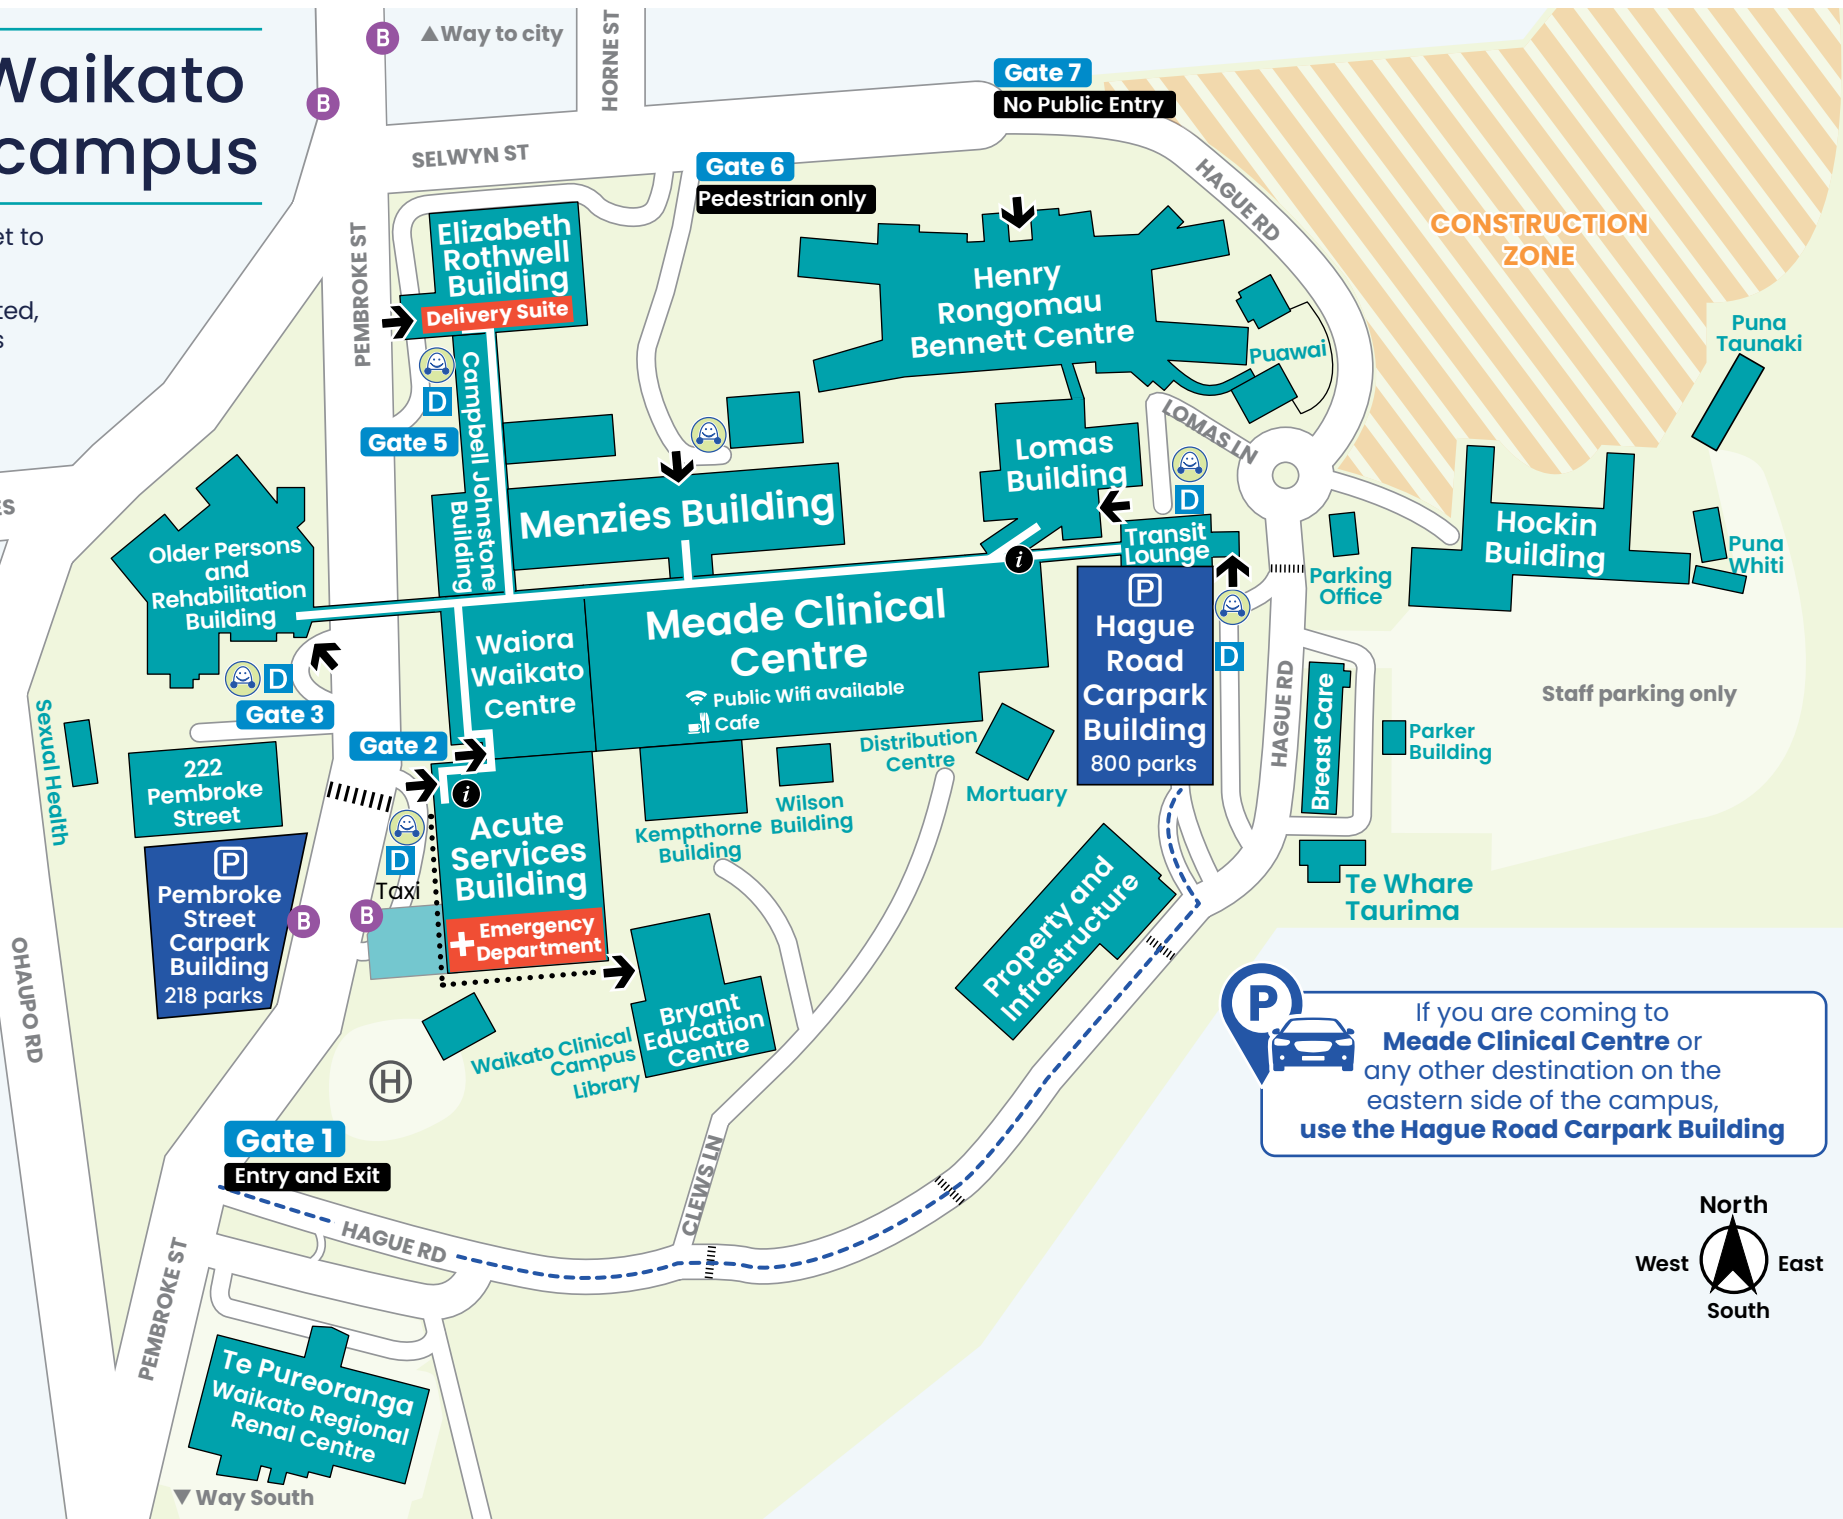

Waiora Waikato hospital campus

Allow plenty of time to get to your destination.

Street parking is very limited, use the carpark buildings (fees apply).

Map key

-  Building entry
-  Bus stop
-  Drop off zone
-  Helpdesk/Enquiries
-  Public parking
-  Shuttle stop

shuttlebus

A free shuttle service for all visitors and patients is available on request, weekdays only. Ask a staff member to call the shuttle if needed.

Map updated January 2025

W0136HWF

 If you are coming to **Meade Clinical Centre** or any other destination on the eastern side of the campus, use the **Hague Road Carpark Building**